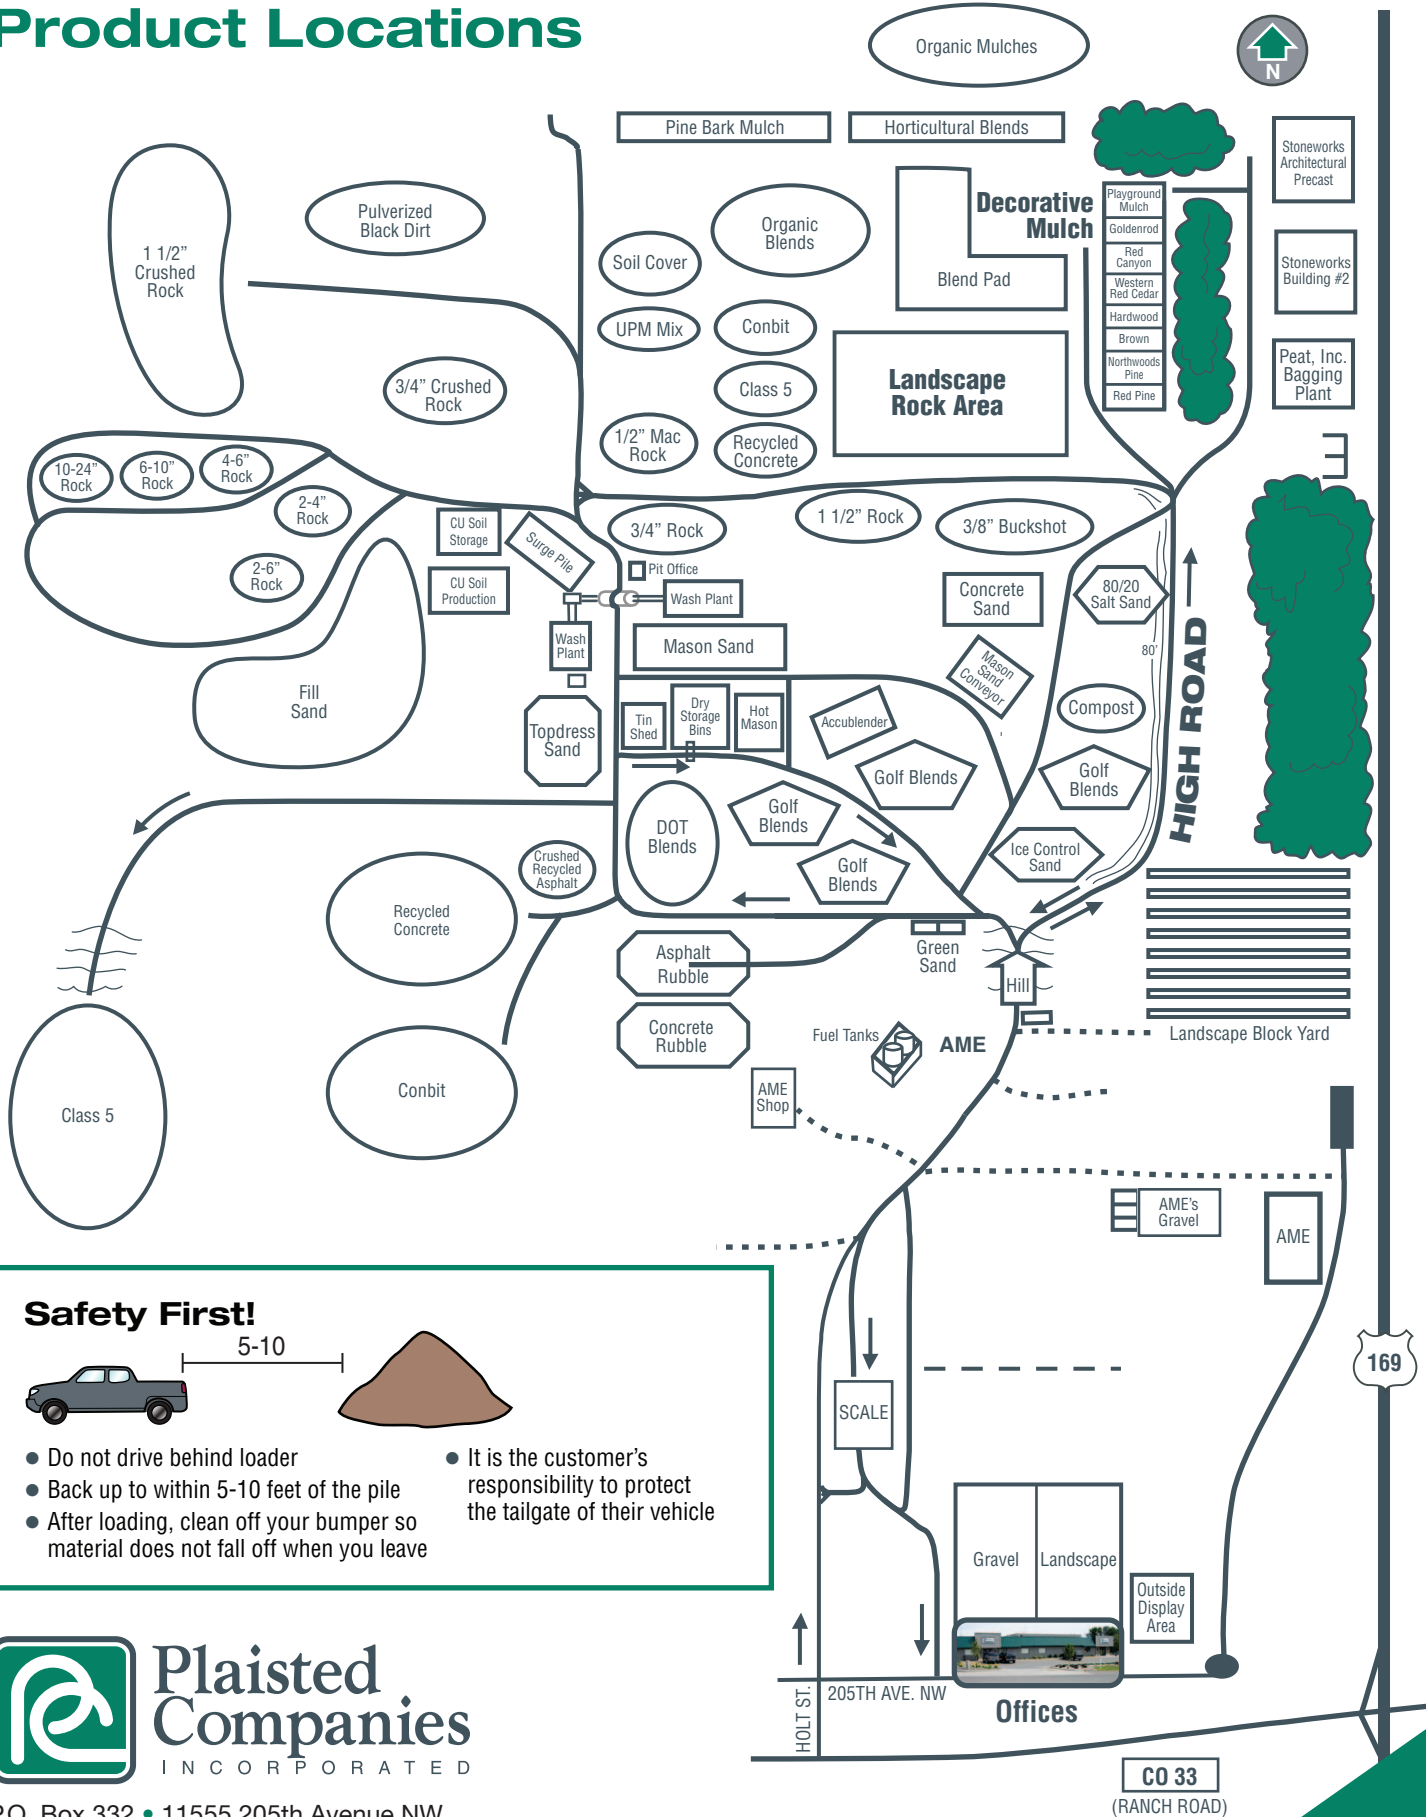

Product Locations

PLAISTED PIT MAP

Safety First!

- Do not drive behind loader
- Back up to within 5-10 feet of the pile
- After loading, clean off your bumper so material does not fall off when you leave
- It is the customer's responsibility to protect the tailgate of their vehicle

April 2019

THE SOIL EXPERTS.